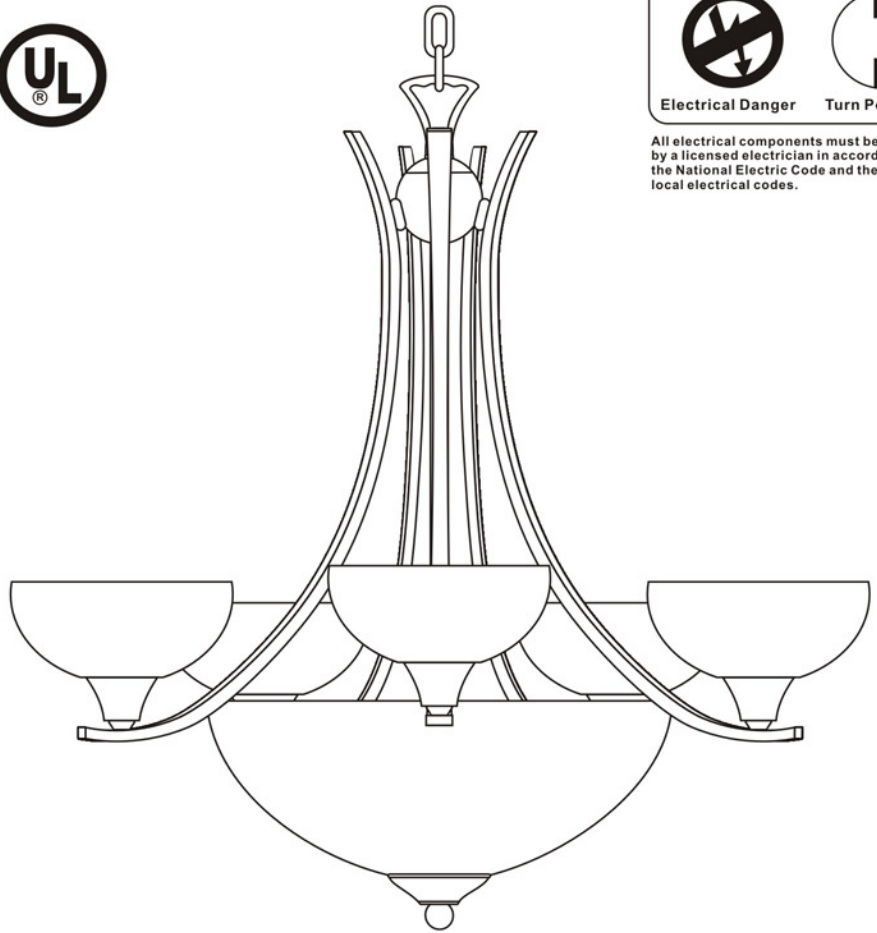

MODEL#:29765 ASSEMBLY AND DRESSING INSTRUCTIONS

You will need 8 - Med. Bulb
40 Watts Recommended
60 Watts Max
Bulb not included.

ITEM NUMBER:# 29765 INSTRUCTIONS

WARNING:

Electrical Danger Turn Power Off

All electrical components must be installed by a licensed electrician in accordance with the National Electric Code and the appropriate local electrical codes.